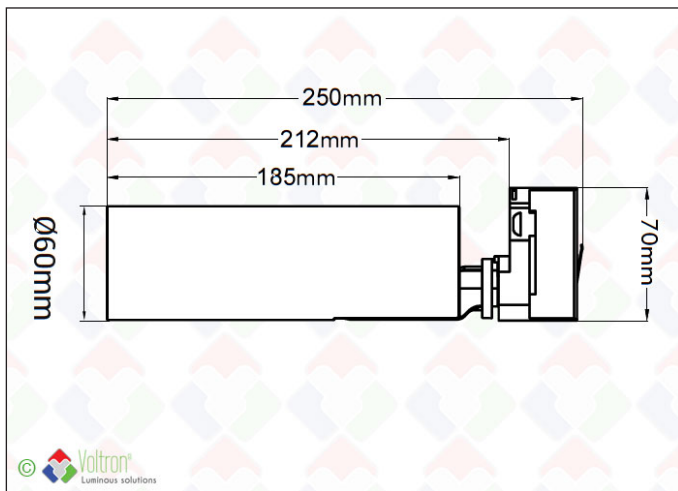

Elegance track light

ELEG-25W-2700K-W-W-36

VOLTRON® ELEGANCE 3-phase TRACK light is high subtlety and quality in one design. The luminaire is built according to the circular principle: fast replacement of power supply and light source. Available in 3 powers namely 10W, 25W or 35W and 2 beam angles namely 36° or 60°. Casing in ALU black or white (AkzoNobel coating) met highly efficient thin cooling fin structure for fast cooling of the CITIZEN COB. Due to its flexible adjustment (360°/90°), it can be used for both ceiling and wall mounting. The module : White - 25W - 2008Lm - IP20 - 2700K - lens 36° - L80 >40.000h - CRI >90 - Including FlickerFree dimmable driver - 3 years warranty. Optionally provided with honeycomb (avoid direct view) and/or golden inner ring (replaceable)

 CCT 2700	 WATT 25W	 IP 20	 Lumen 2008Lm	 CRI Ra >90	 xx° 36°	 Lxx T _a 25°C L80>40.000
 MacAdam 3	 LED 1	 V V	 UGR <19	 DIMMABLE V	 xx° 90°	 GARANTIE 3

Technical data

Productnumber	Barcode	CCT	IP value	Led chip
ELEG-25W-2700K-W-W-36	LH-1539	2700	20	CITIZEN COB
Number of LED	Wattage	Height	Diameter	Finish color
1	25W	25CM	6CM	White
CRI Ra	Lxx @Ta=25°C	UGR	MacAdam	Lumen
>90	L80>40.000	<19	3	2008Lm
Spread angle	Tiltable	Dimmable	Driver included	Constant current
36°	90°	V	V	V
Packed per				
1				

* Available on the website

Photometric diagram

Areas of application

Shops / museums / offices / homes

Extra information

All information, specification texts, photos, technical drawings, connection diagrams, photometric .LDT files can be found via this clickable direct link: https://www.voltron-lighting.com/product/EN/73/1539/Elegance_track_light--ELEG-25W-2700K-W-W-36 or can be requested through your contact person.