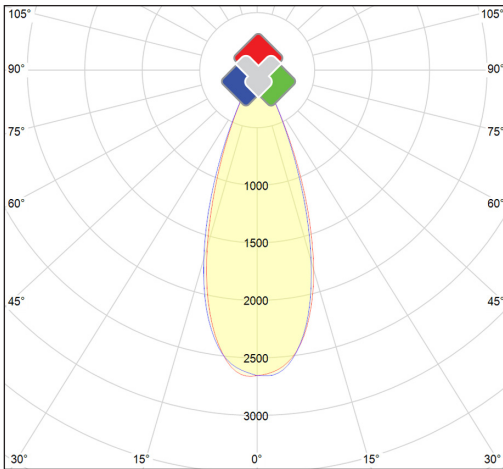

Photometric diagram

Areas of application

Shops / museums / offices / homes

Extra information

All information, specification texts, photos, technical drawings, connection diagrams, photometric .LDT files can be found via this clickable direct link: <https://www.voltron-lighting.com/product/EN/73/1539/Elegance_track_light--ELEG-25W-2700K-W-W-36> or can be requested through your contact person.