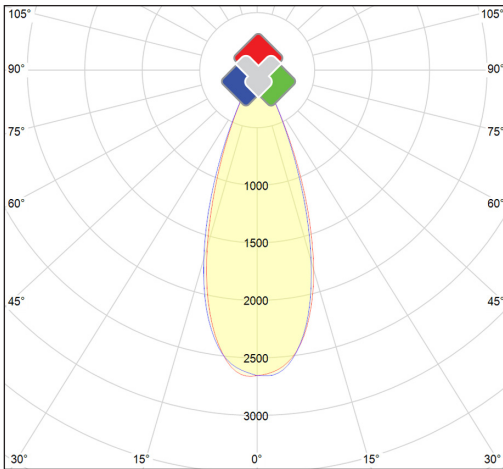

## Technical data

Productnumber	Barcode	CCT	IP value	Led chip
ELEG-25W-4000K-W-W-36	LH-1540	4000	20	CITIZEN COB
Number of LED	Wattage	Height	Diameter	Finish color
1	25W	25CM	6CM	White
CRI Ra	Lxx @Ta=25°C	UGR	MacAdam	Lumen
>90	L80>40.000	<19	3	2211Lm
Spread angle	Tilttable	Dimmable	Driver included	Constant current
36°	90°	V	V	V
Packed per				
1				

## Photometric diagram