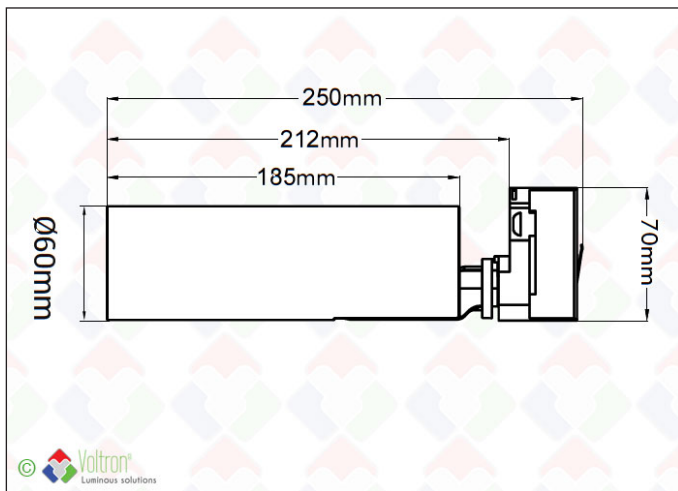

CCT 4000	 WATT 25W	 IP 20	 Lumen 2211Lm	 CRI Ra >90	 xx° 36°	 Lxx T_a 25°C L80>40.000
 MacAdam 3	 LED 1	 V V	 UGR <19	 DIMMABLE V	 xx° 90°	 GARANTIE 3