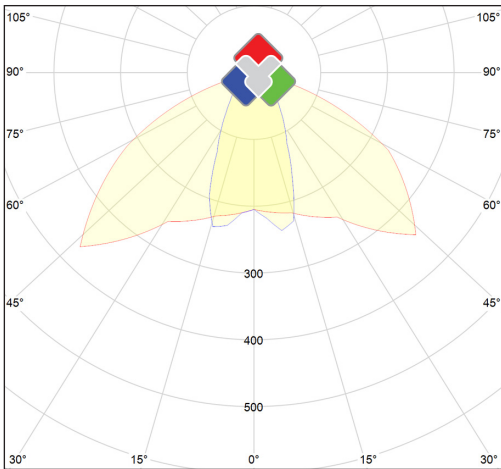

Photometric diagram

Areas of application

Garden lighting for medium and large gardens / Garden path lighting / Office driveways / Unique concept of 20W with special lenses ensures great light distribution

Extra information

All information, specification texts, photos, technical drawings, connection diagrams, photometric .LDT files can be found via this clickable direct link: <https://www.voltron-lighting.com/product/EN/63/1195/Polo_Moderno--PMODERNO-20-WW-85> or can be requested through your contact person.