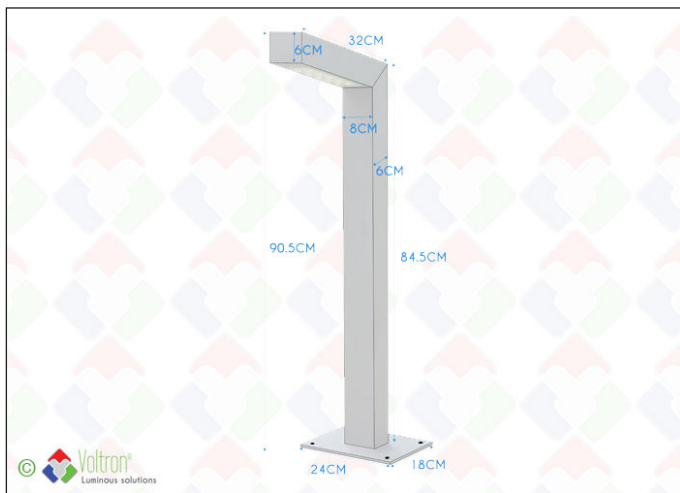

Polo Moderno

PMODERNO-20-WW-85

VOLTRON® professional LED lighting for gardens/parks or car parks/driveways. Unique concept with high light output (> 140Lm/W) and special lenses that ensure a wide light distribution. The luminaire is built according to the circular principle: power supply and light source can be replaced quickly and easily. The waterproofness is achieved with a unique ALU inner housing instead of aging rubbers because of moisture and UV light. The luminaire is constructed from anodized ALU 80x60x4mm with base plate. Type : PMODERNO-20-WW-85 : 20W - 2700K - CREE XBD Power LEDs (10x) - 2845Lm - Power supply MeanWell included - IP65 - Height = 850mm - Color = black (AkzoNobel). Warranty = 5 years.

CCT
 2700K

WATT
 20W

IP
 65

Lumen
 2845Lm

CRI Ra
 >83

UGR
 <22

LxT: 25°C
 L80 >40.000

MacAdam
 3

32CM

90,5CM

xx°
 30°90°

V

GARANTIE
 5

Technical data

Productnumber	Barcode	CCT	IP value	Led chip
PMODER-NO-20-WW-85	LH-1195	2700K	65	CREE XBD
Voltage	Wattage	Height	Width	Thickness
220v	20W	90,5CM	32CM	8CM
Finish color	CRI	Lxx @Ta=25°C	UGR	MacAdam
Black	>83	L80 >40.000	<22	3
Spread angle	Lumen	Driver included	Constant current	Packed per
30°90°	2845Lm	V	V	1

Specification text*

VOLTRON® professional LED lighting for gardens/parks or car parks/driveways. Unique concept with high light output (> 140Lm/W) and special lenses that ensure a wide light distribution. The luminaire is built according to the circular principle: power supply and light source can be replaced quickly and easily. The waterproofness is achieved with a unique ALU inner housing instead of aging rubbers because of moisture and UV light. The luminaire is constructed from anodized ALU 80x60x4mm with base plate. Type : PMODERNO-20-WW-85 : 20W - 2700K - CREE XBD Power LEDs (10x) - 2845Lm - Power supply MeanWell included - IP65 - Height = 850mm - Color = black (AkzoNobel). Warranty = 5 years.